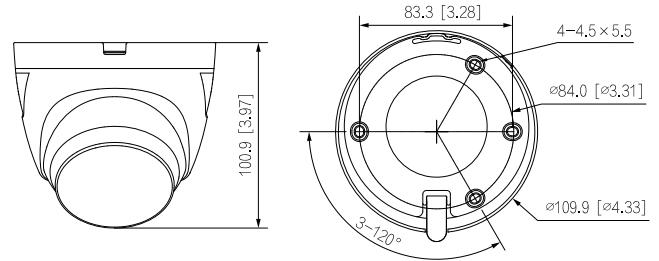

### Structure

Casing Material	Dome (metal + plastic) + plastic enclosure
Product Dimensions	Φ109.9 mm × 100.9 mm (Φ4.33" × 3.97")
Packaging Dimensions	148 mm × 139 mm × 137 mm (5.83" × 5.47" × 5.39")
Net Weight	0.35 kg (0.77lb)
Gross Weight	0.53 kg (1.17 lb)
Installation	Wall mount; ceiling mount; vertical pole mount

## Dimensions (mm[inch])