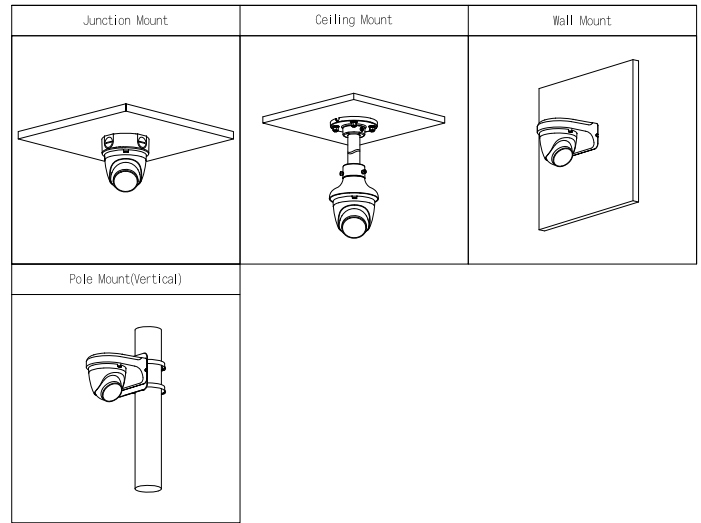

Active Deterrence Series | DH-HAC-ME1509TQ-A-PV

Ordering Information

Type	Part Number	Description
5MP Camera	DH-HAC-ME1509TQP-A-PV	5MP Smart Dual Illuminators Active Deterrence HDCVI Eyeball Camera, PAL
	DH-HAC-ME1509TQN-A-PV	5MP Smart Dual Illuminators Active Deterrence HDCVI Eyeball Camera, NTSC
Accessories (Optional)	PFA13G	Junction Mount
	PFB205W	Wall Mount Bracket (For use alone or with PFA152-E)
	PFA152-E	Pole Mount Bracket (For use with PFB205W)
	PFA109	Ceiling Mount (For use alone or with PFB220C)
	PFB220C	Ceiling Mount (For use alone or with PFA109)
	PFM320D	12V 2A Power Adapter
	PFM904	Integrated Mount Tester
	PFM800-4K	1-CH Passive Video Balun
	ARA11	Indoor Siren
	ARA16	Outdoor Siren

Dimensions (mm[inch])